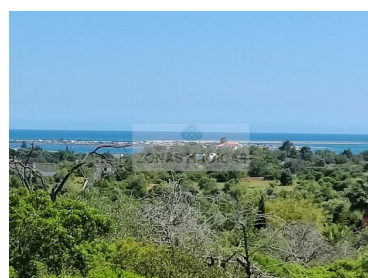

Quelfes - Ruin

64
Area (m²)

10132
Land Area (m²)

355 000 €
(EUR €)

Land with Ruin - Quelfes

Fantastic Plot with Ruin, a stunning property with sea views.

With a land area of 10132m² and a ruin area of 92m².

Feasibility PDM rehabilitate ruin and increase up to 300m² for housing or 500 m² for other purposes (ex-tourism, in 500 m² it already has a unit with 12 bedrooms).

With mains water, and electricity.

Book your visit now!!

MAGIC ZONES and its agents are at your disposal to help you acquire this magnificent land.

João Santo

913389223 ²

grupo.zonasmagicas@gmail.com

T +351 913 389 223 ² · T +351 912 753 689 ² · E zonasmagicas.lda@gmail.com

Estrada Nacional 125 nº43A, Odiáxere
AMI 15213

¹ (Call to national fixed network) | ² (Call to national mobile network)