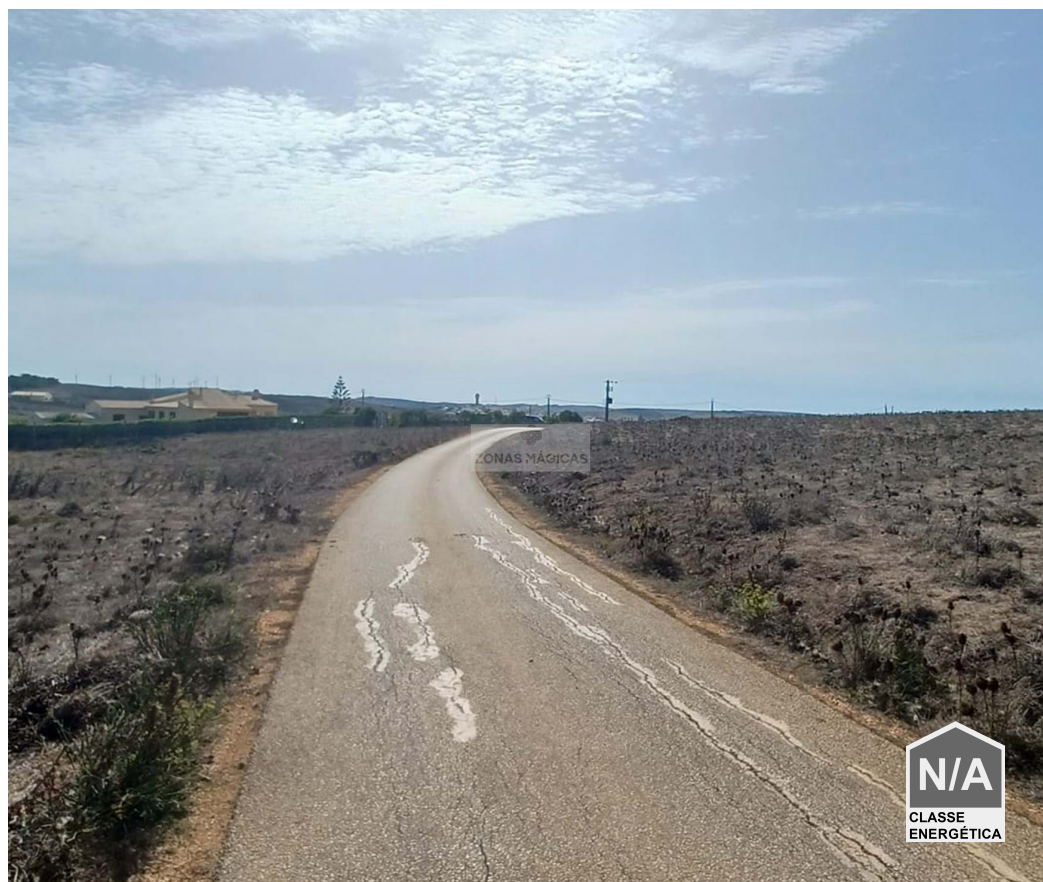

Vila do Bispo e Raposeira - Land

 **1040**

Land Area (m²)

12 500 €

(EUR €)

Rustic land in Vila do Bispo

Excellent investment opportunity near Vila do Bispo.

With an area of 1040m² of rustic land, with access made in Tarmac and a few minutes from Vila do Bispo.