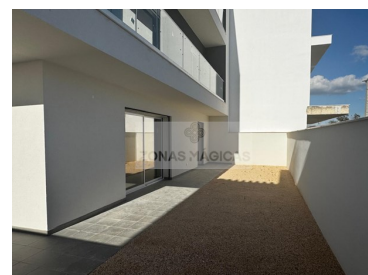

Portimão - Villa

3 Bedrooms **4** Bathrooms **190** Area (m²) **250** Land Area (m²) **Garage** **800 000 €** (EUR €)

3 BEDROOM VILLA WITH GARAGE, MEXILHOEIRA GRANDE

MAGIC ZONES invites you to get to know this recently built 3 bedroom villa,

Located in a quiet area of Mexilhoeira Grande, in the municipality of Portimão, Algarve, Portugal, it presents an excellent opportunity for those looking for comfort and tranquility.

In this spectacular 3 bedroom villa, you can count on four bathrooms, three of them private in the three suites, providing additional convenience.

The bedrooms all have very generous wardrobes and one of the bedrooms also has a closet.

The fully equipped kitchen, in open space to a bright living room with unobstructed views from where you can glimpse the estuary and the sea.

On this floor you will find two more storage rooms, in addition to the garden space.

MAGICAL ZONES and their agents are at your disposal to help you acquire this magnificent villa.

Property Features

- Heating
- central aspiration
- Garden
- Automatic Gate
- Terrace
- High security entrance door
- Equipped Kitchen
- Bathtub
- Garage
- Built year: 2025
- Energetic certification: A+
- Double Glasses