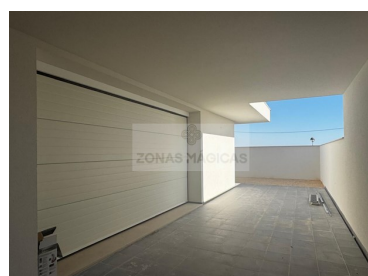

Portimão - Villa

3 Bedrooms   **4** Bathrooms   **190** Area (m²)   **250** Land Area (m²)   **Garage**   **800 000 €** (EUR €)

3 BEDROOM VILLA WITH GARAGE, MEXILHOEIRA GRANDE

MAGIC ZONES invites you to get to know this recently built 3 bedroom villa,

Located in a quiet area of Mexilhoeira Grande, in the municipality of Portimão, Algarve, Portugal, it presents an excellent opportunity for those looking for comfort and tranquility.

In this spectacular 3 bedroom villa, you can count on four bathrooms, three of them private in the three suites, providing additional convenience.

The bedrooms all have very generous wardrobes and one of the bedrooms also has a closet.

The fully equipped kitchen, in open space to a bright living room with unobstructed views from where you can glimpse the estuary and the sea.

João Santo

913389223 ²

grupo.zonasmagicas@gmail.com

T +351 913 389 223 ² · T +351 912 753 689 ² · E zonasmagicas.lda@gmail.com

Estrada Nacional 125 nº43A, Odiáxere
AMI 15213

¹ (Call to national fixed network) | ² (Call to national mobile network)