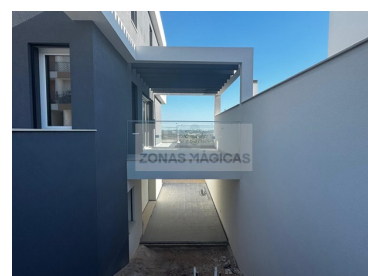

Portimão - Villa

3 Bedrooms **4** Bathrooms **190** Area (m²) **250** Land Area (m²) **Garage** **800 000 €** (EUR €)

3 BEDROOM VILLA WITH GARAGE, MEXILHOEIRA GRANDE

MAGIC ZONES invites you to get to know this recently built 3 bedroom villa,

Located in a quiet area of Mexilhoeira Grande, in the municipality of Portimão, Algarve, Portugal, it presents an excellent opportunity for those looking for comfort and tranquility.

In this spectacular 3 bedroom villa, you can count on four bathrooms, three of them private in the three suites, providing additional convenience.

The Garage has generous areas and an extra room with a small kitchen and laundry.

Don't miss the opportunity to live in the house of your dreams.

In this room, some of the machines are already installed, such as the washing machine, the central vacuum cleaner, among others.

On this floor you will find two more storage rooms, in addition to the garden space.

MAGICAL ZONES and their agents are at your disposal to help you acquire this magnificent villa.

Property Features

- Heating
- central aspiration
- Garden
- Automatic Gate
- Terrace
- High security entrance door
- Equipped Kitchen
- Bathtub
- Garage
- Built year: 2025
- Energetic certification: A+
- Double Glasses