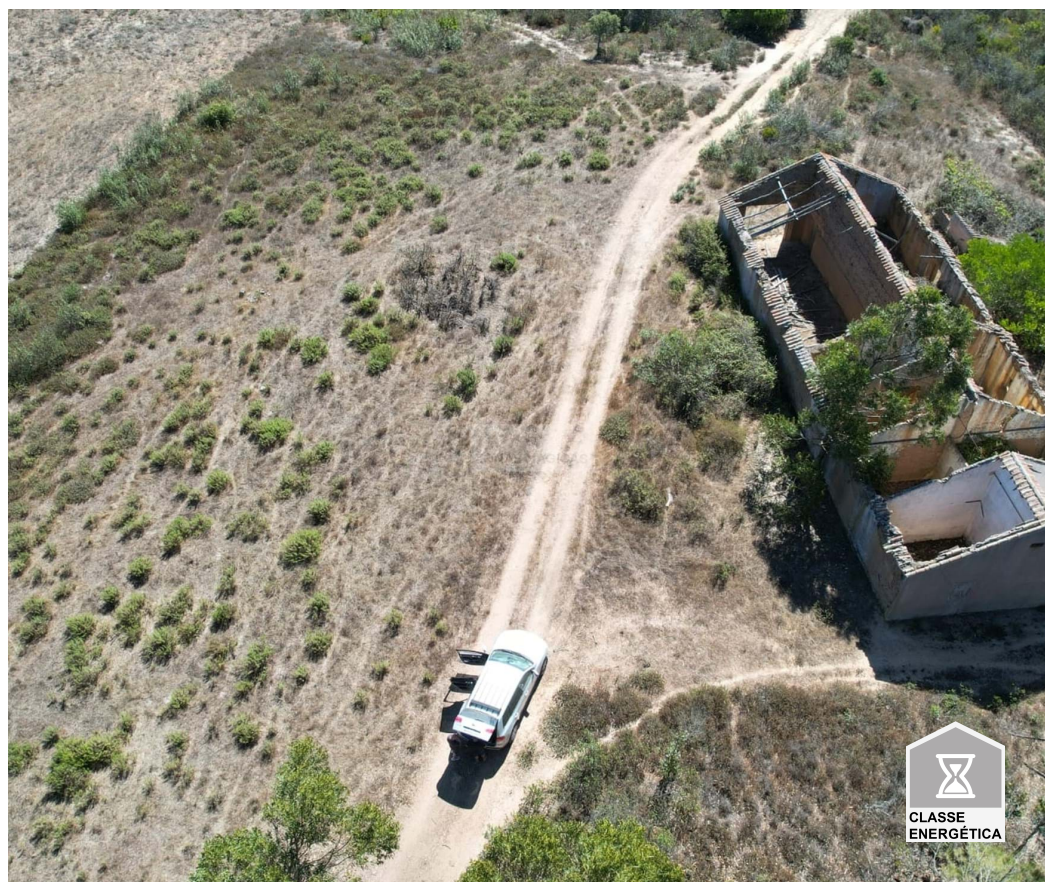

Vila do Bispo e Raposeira - Land

 **308**
Area (m²)

 **15187**
Land Area (m²)

1 283 000 €
(EUR €)

Estate with 151 hectares and 3 ruins in Vila do Bispo

Come and visit this estate in Vila do Bispo.

With a size of 151 hectares, being the junction of two items that have to be sold together, this estate with 3 ruins, where two are already registered, there is one that has not yet been registered and is under analysis by the Chamber of the village of the bishop.

Property with beautiful and unobstructed views, with a beautiful dam abundant in water.

In two separate articles, this estate with enormous potential for rural tourism.

Schedule a visit and discover your new home!