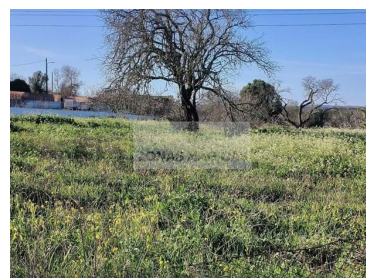

São Gonçalo de Lagos - Land

 **3920**

Land Area (m²)

80 000 €

(EUR €)

Rustic Land in Sargaçal (Lagos)

Flat land, very well located just 10 minutes from Lagos.

With several fig trees and good access.