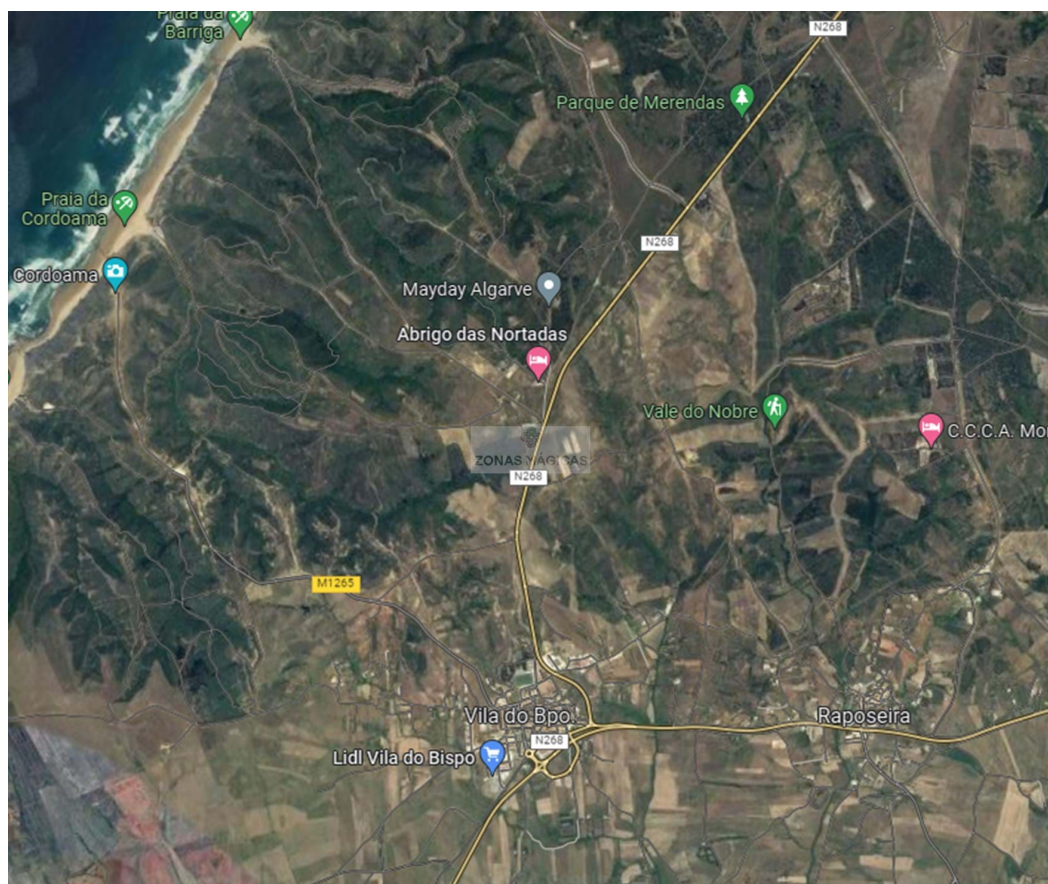

Vila do Bispo e Raposeira - Land

 **93000**
Land Area (m²)

120 900 €
(EUR €)

Rustic land in Vila do Bispo (in Natural Park)

Rustic land in Vila do Bispo in Natural Park.

ZONA MAGICAS and its agents are at your disposal for the acquisition of this land.