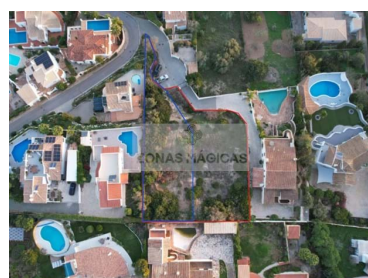

Luz - Land

 **320**

Area (m²)

 **750**

Land Area (m²)

650 000 €

(EUR €)

Urban land with sea view in Praia da Luz

Excellent land for construction in Praia da Luz with stunning sea views.

Located near all amenities and restaurants on the famous Avenida da Luz.

Build your dream villa and enjoy 180-degree sea views.

Access to mains water and electricity.