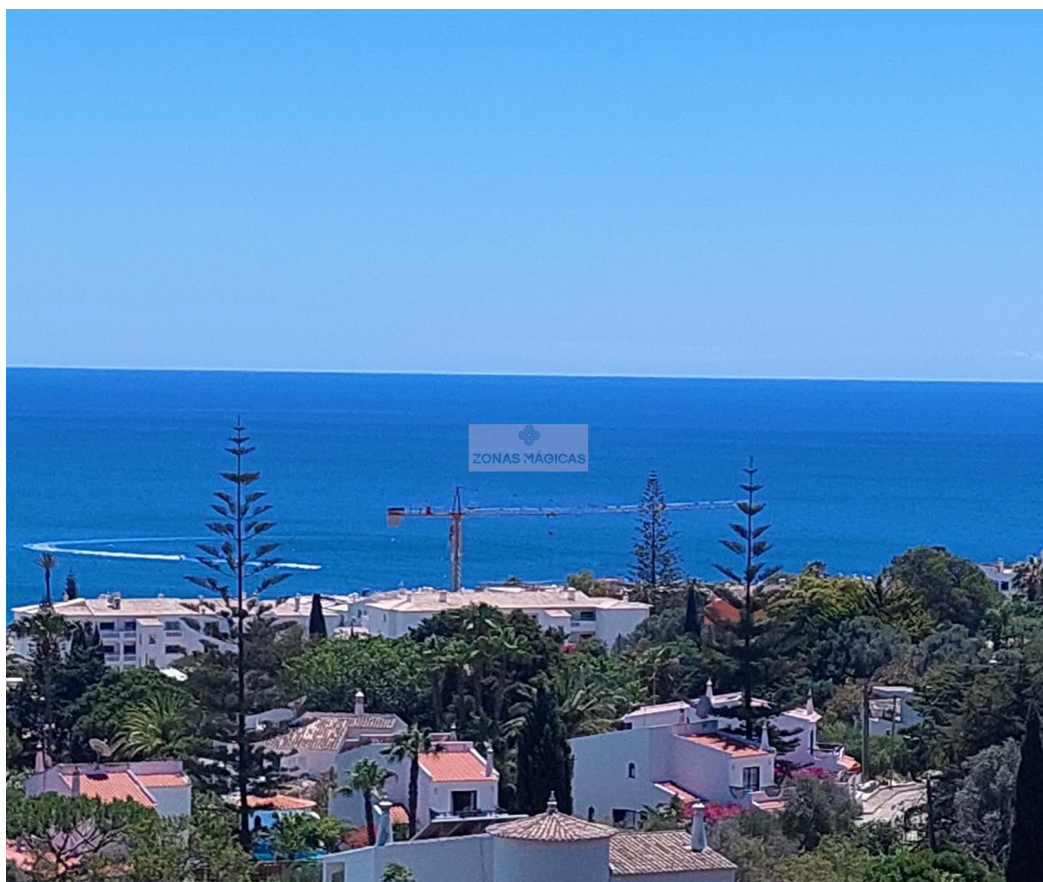

Luz - Land

 **320**

Area (m²)

 **750**

Land Area (m²)

650 000 €

(EUR €)

Urban land with sea view in Praia da Luz

Excellent land for construction in Praia da Luz with stunning sea views.

Located near all amenities and restaurants on the famous Avenida da Luz.

Build your dream villa and enjoy 180-degree sea views.

Access to mains water and electricity.