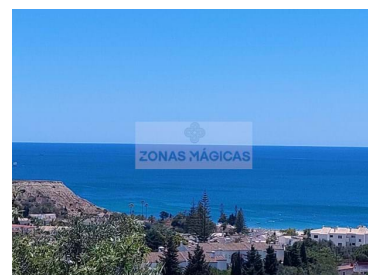

Luz - Land

320

Area (m²)

750

Land Area (m²)

650 000 €

(EUR €)

Urban land with sea view in Praia da Luz

Excellent land for construction in Praia da Luz with stunning sea views.

Located near all amenities and restaurants on the famous Avenida da Luz.

Build your dream villa and enjoy 180-degree sea views.

Access to mains water and electricity.

Magic Zones and their agents are available to assist you in acquiring this magnificent land.

Mark your visit now!!
Don't Miss this Opportunity!

João Santo

913389223 ²

grupo.zonasmagicas@gmail.com

T +351 913 389 223 ² · T +351 912 753 689 ² · E zonasmagicas.lda@gmail.com

Estrada Nacional 125 n^o43A, Odiáxere
AMI 15213

¹ (Call to national fixed network) | ² (Call to national mobile network)