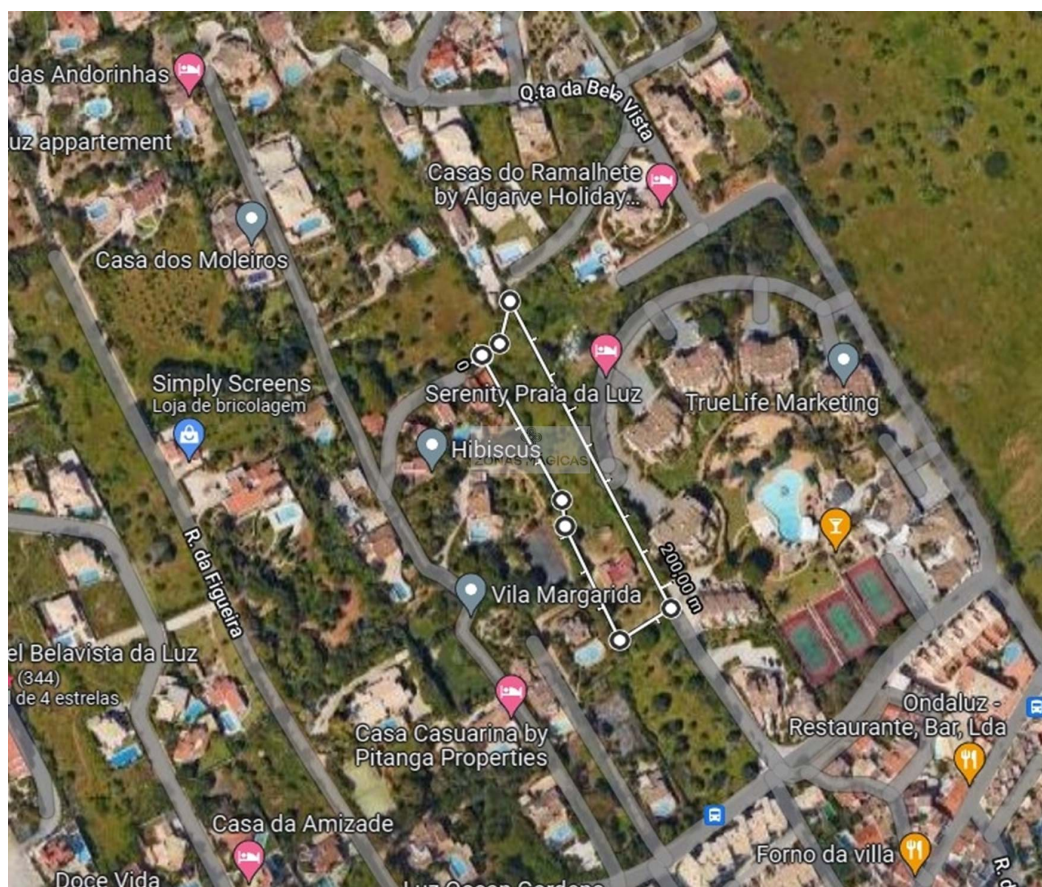

Luz - Land

160

Area (m²)

4280

Land Area (m²)

N/A

(EUR €)

Land in Lagos (Praia da Luz)

Opportunity of a lifetime.

This land is located in the center of Luz, close to all amenities, trendy restaurants/bars and popular beaches.

With few plots available for construction in Luz, this lot offers great potential for a magnificent project. The current house is old and needs total renovation or demolition and reconstruction.

This lot has the potential to be divided into 4, for the construction of 4 luxury villas with sea view from the first floor.

Magic Zones and their agents are available to assist you in acquiring this magnificent land.