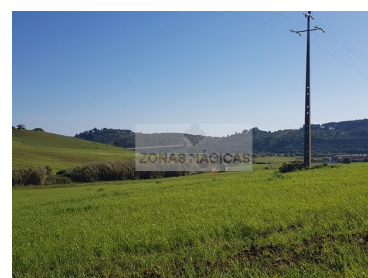

Odiáxere - Land

 **9200**

Land Area (m²)

50 000 €

(EUR €)

Rustic land Cotifo

Rustic land with 9000m² great for agriculture, with electricity a few meters. Excellent investment for agriculture. Quiet and secluded area, easy access, 5min from Odiáxere and 10min from Lagos.